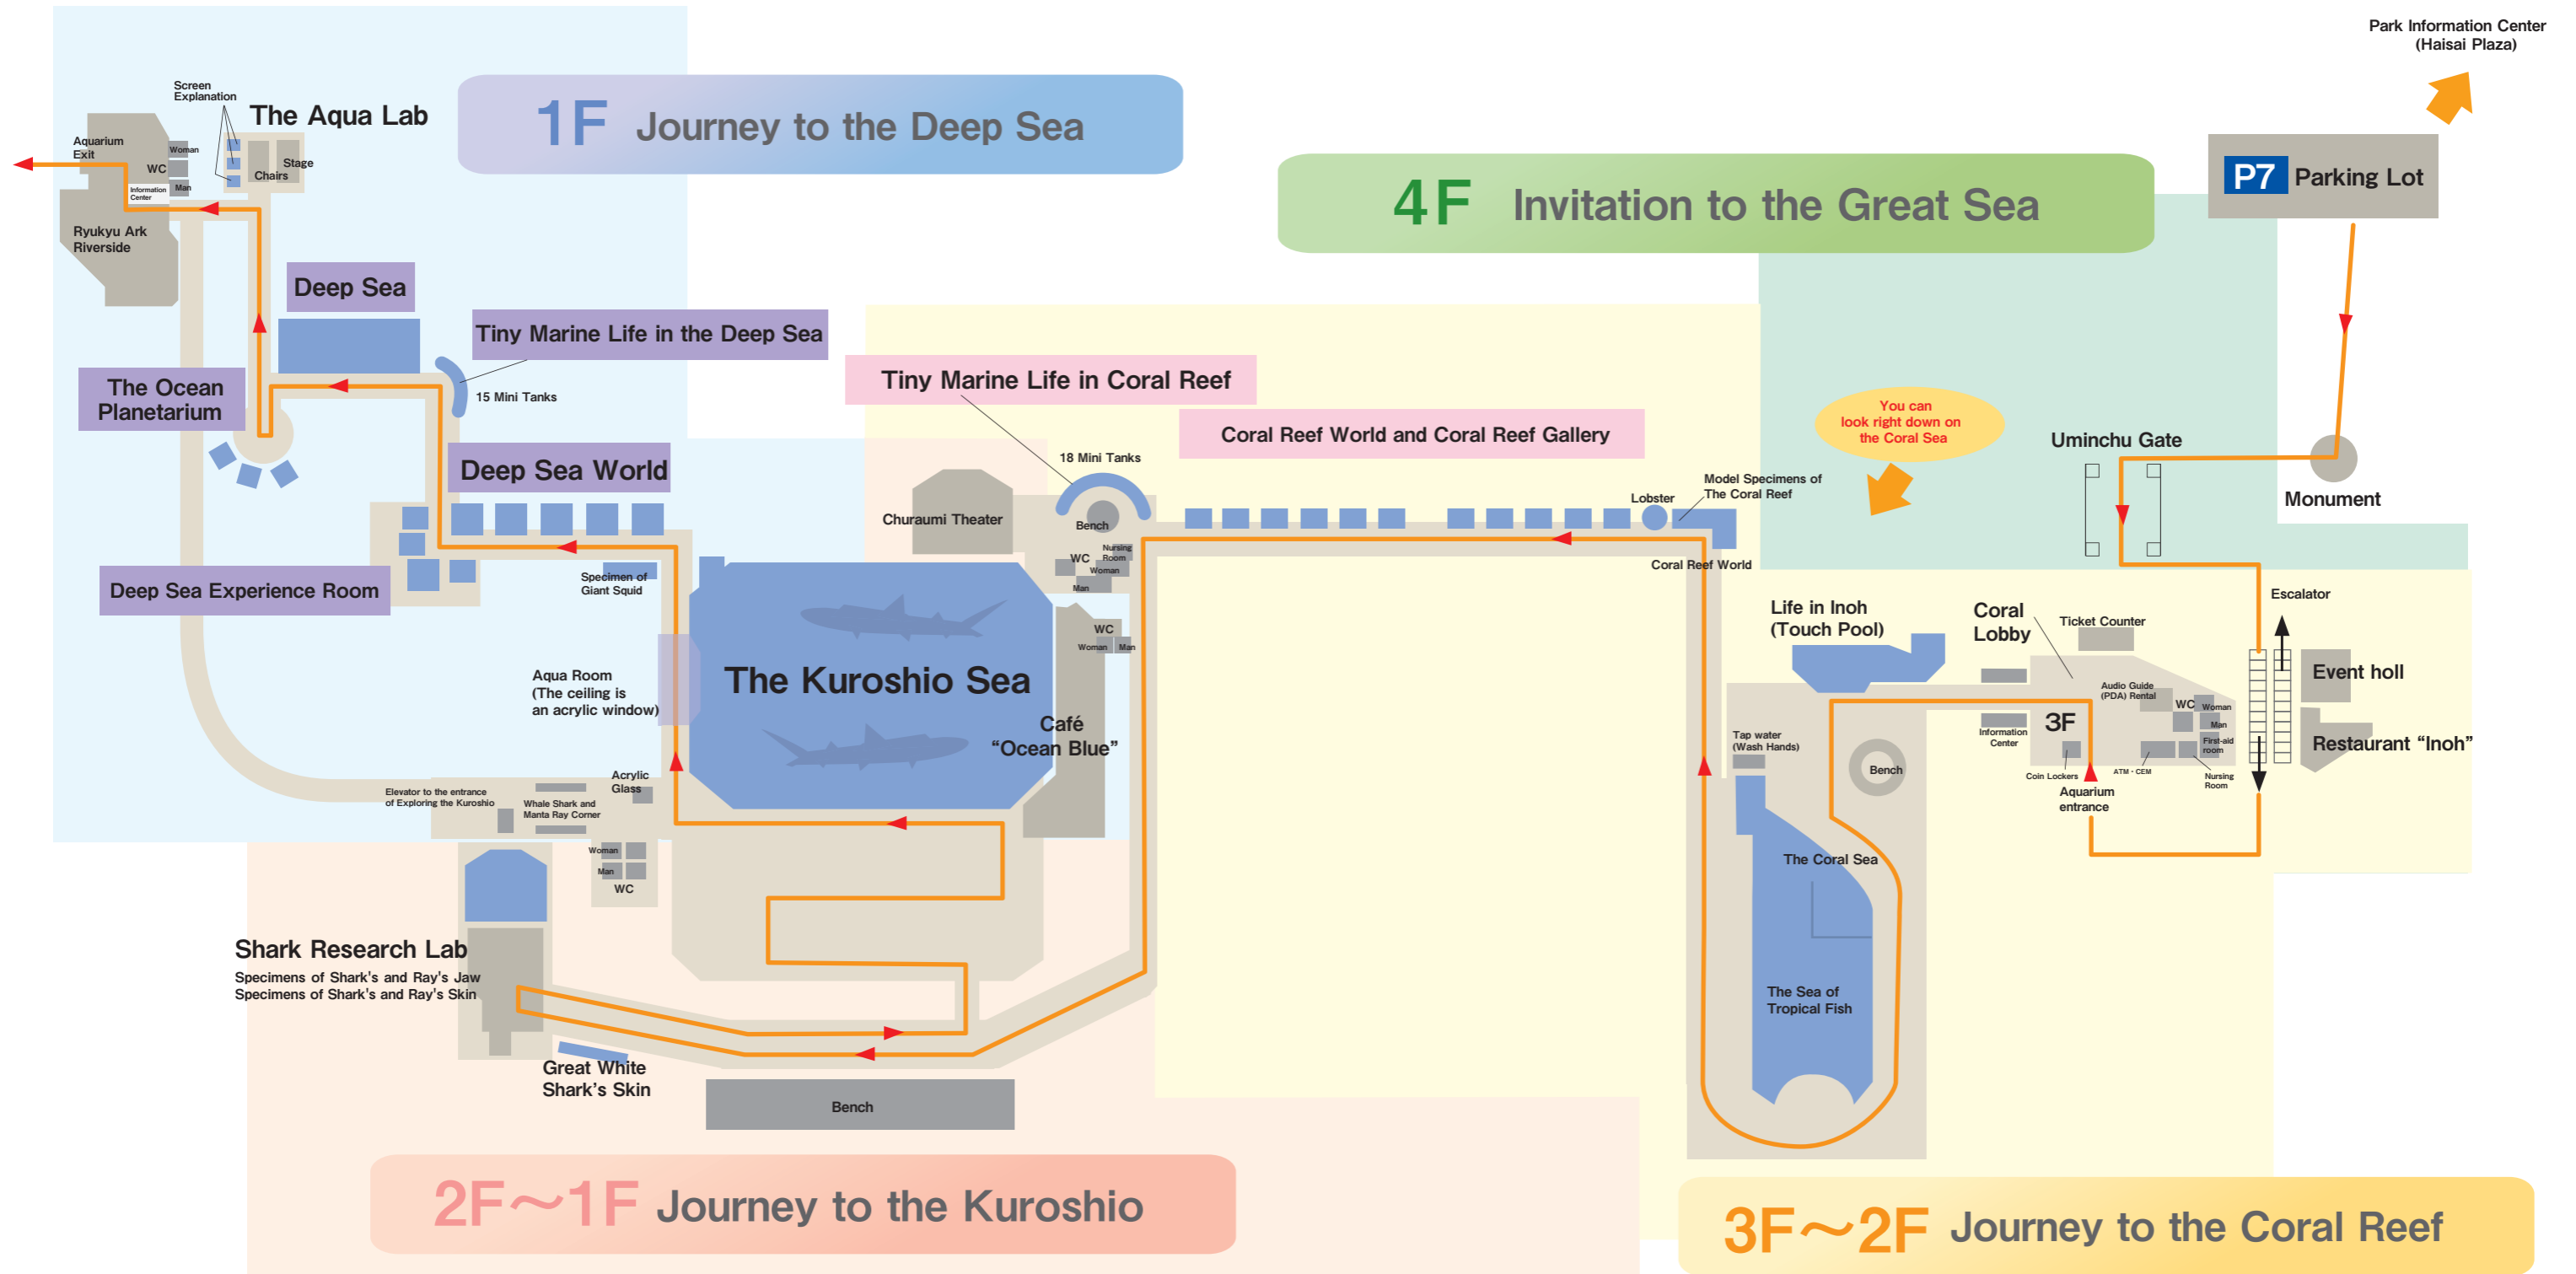

Okinawa Churaumi Aquarium

Okinawa Churaumi Aquarium Barrier-free Map

Recommended Facilities and Exhibits for Visitors with Impaired/Vision

- ① Life in Inoh (Touch Pool)
- ② Model Specimens of The Coral Reef
- ③ Great White Shark's Skin
- ④ Shark Research Lab
- ⑤ Acrylic Glass
- ⑥ The Aqua Lab

-  Restroom for Disabled Visitors
-  First-aid Station
-  Nursing Room